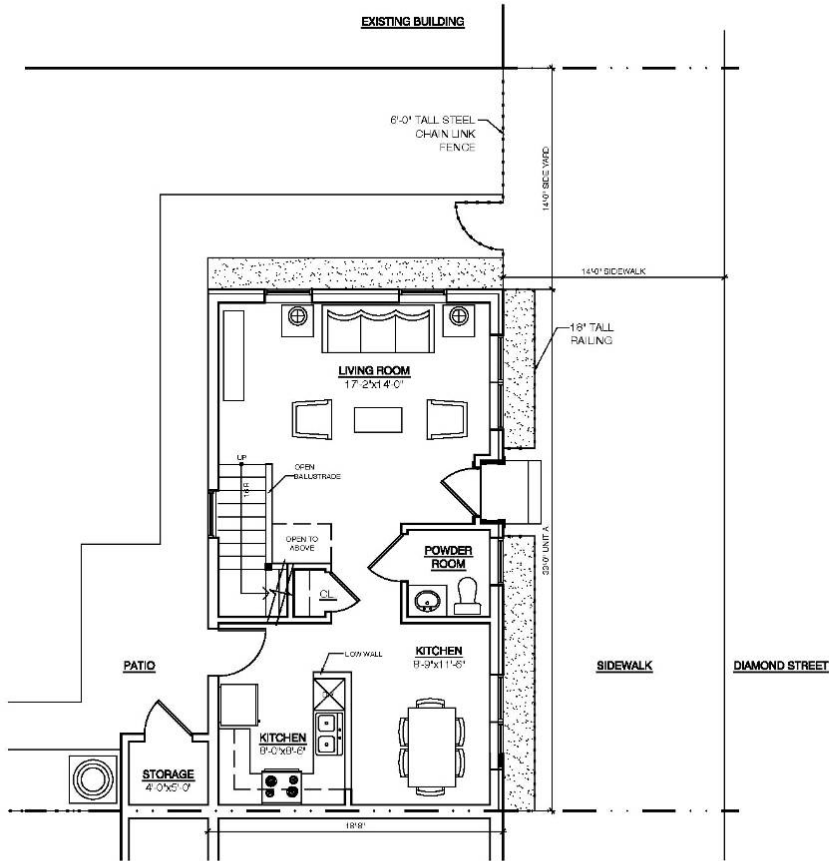

STRAWBERRY MANSION TOWNHOMES

Unit Type A Layout
4 Bedrooms / 2.5 Bathrooms

STRAWBERRY MANSION TOWNHOMES

Unit Type A Layout 4 Bedrooms / 2.5 Bathrooms

FIRST FLOOR PLAN

SECOND FLOOR PLAN

THIRD FLOOR PLAN

UNIT TYPE A2
1st FLOOR - 642 SF
2nd FLOOR - 578 SF
3rd FLOOR - 578 SF
TOTAL GROSS SF - 1798 SF