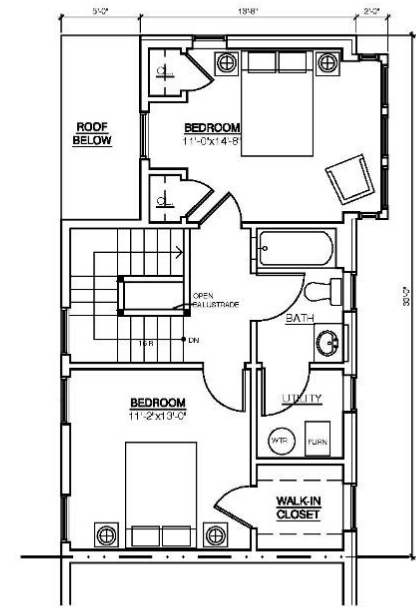

STRAWBERRY MANSION TOWNHOMES

Unit Type A Layout
4 Bedrooms / 2.5 Bathrooms

STRAWBERRY MANSION TOWNHOMES

Unit Type A Layout 4 Bedrooms / 2.5 Bathrooms

FIRST FLOOR PLAN

SECOND FLOOR PLAN

THIRD FLOOR PLAN

UNIT TYPE A2
1st FLOOR - 642 SF
2nd FLOOR - 578 SF
3rd FLOOR - 578 SF
TOTAL GROSS SF - 1798 SF