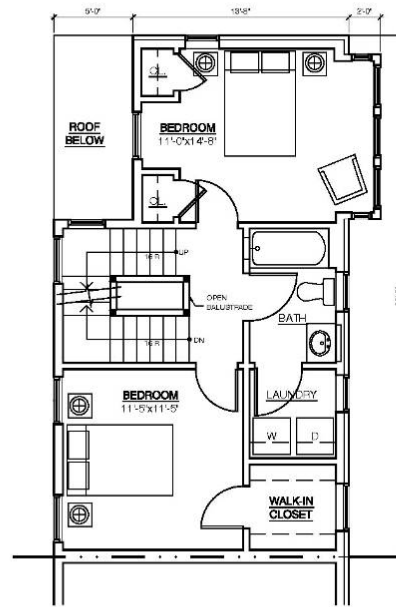

STRAWBERRY MANSION TOWNHOMES

Unit Type A Layout
4 Bedrooms / 2.5 Bathrooms

STRAWBERRY MANSION TOWNHOMES

Unit Type A Layout 4 Bedrooms / 2.5 Bathrooms

FIRST FLOOR PLAN

SECOND FLOOR PLAN

THIRD FLOOR PLAN

UNIT TYPE A2
1st FLOOR - 642 SF
2nd FLOOR - 578 SF
3rd FLOOR - 578 SF
TOTAL GROSS SF - 1798 SF