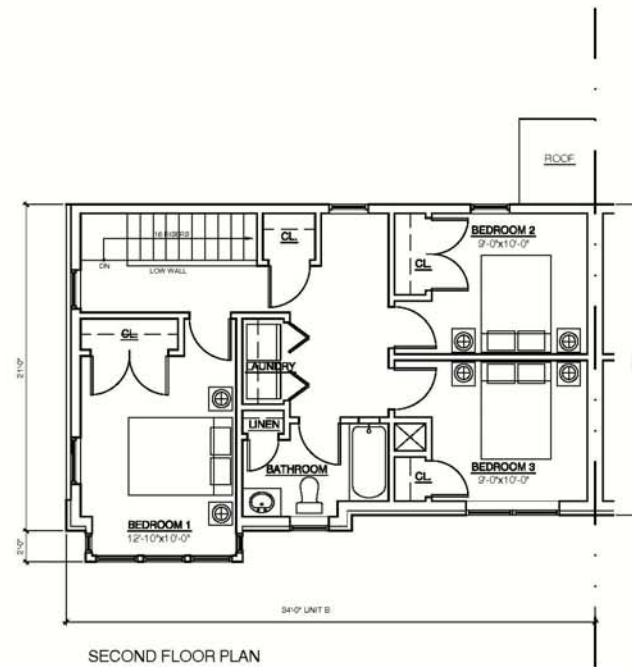

STRAWBERRY MANSION TOWNHOMES

Unit Type B Layout, Single and Twin 3 Bedrooms / 1.5 Bathrooms

STRAWBERRY MANSION TOWNHOMES

Unit Type B Layout, Single and Twin 3 Bedrooms / 1.5 Bathrooms

UNIT TYPE B
1st FLOOR - 718 SF
2nd FLOOR - 725 SF
TOTAL GROSS SF - 1443 SF