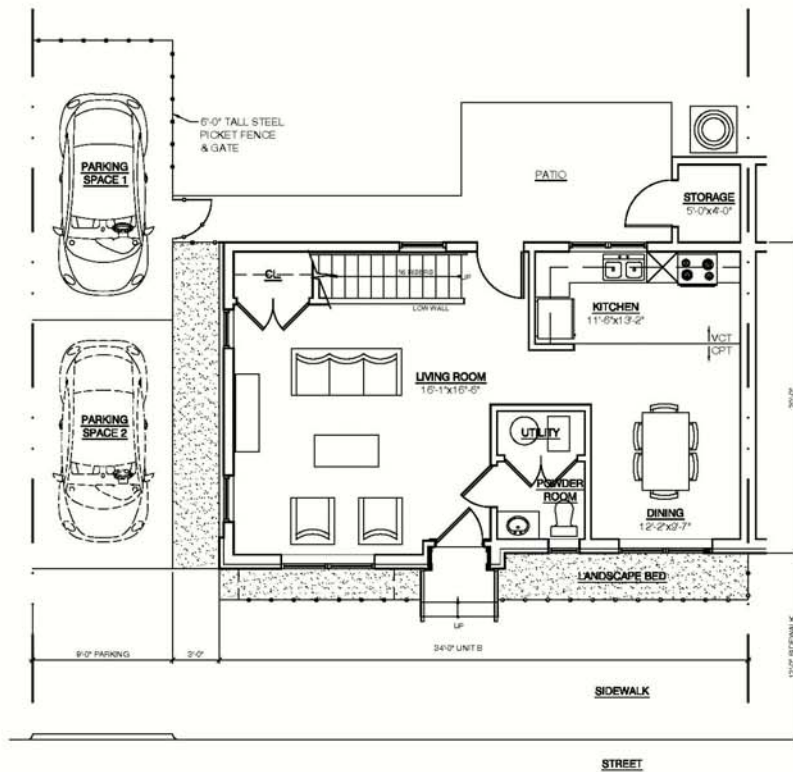

STRAWBERRY MANSION TOWNHOMES

Unit Type B Layout, Single and Twin 3 Bedrooms / 1.5 Bathrooms

STRAWBERRY MANSION TOWNHOMES

Unit Type B Layout, Single and Twin 3 Bedrooms / 1.5 Bathrooms

UNIT TYPE B
1st FLOOR - 718 SF
2nd FLOOR - 725 SF
TOTAL GROSS SF - 1443 SF