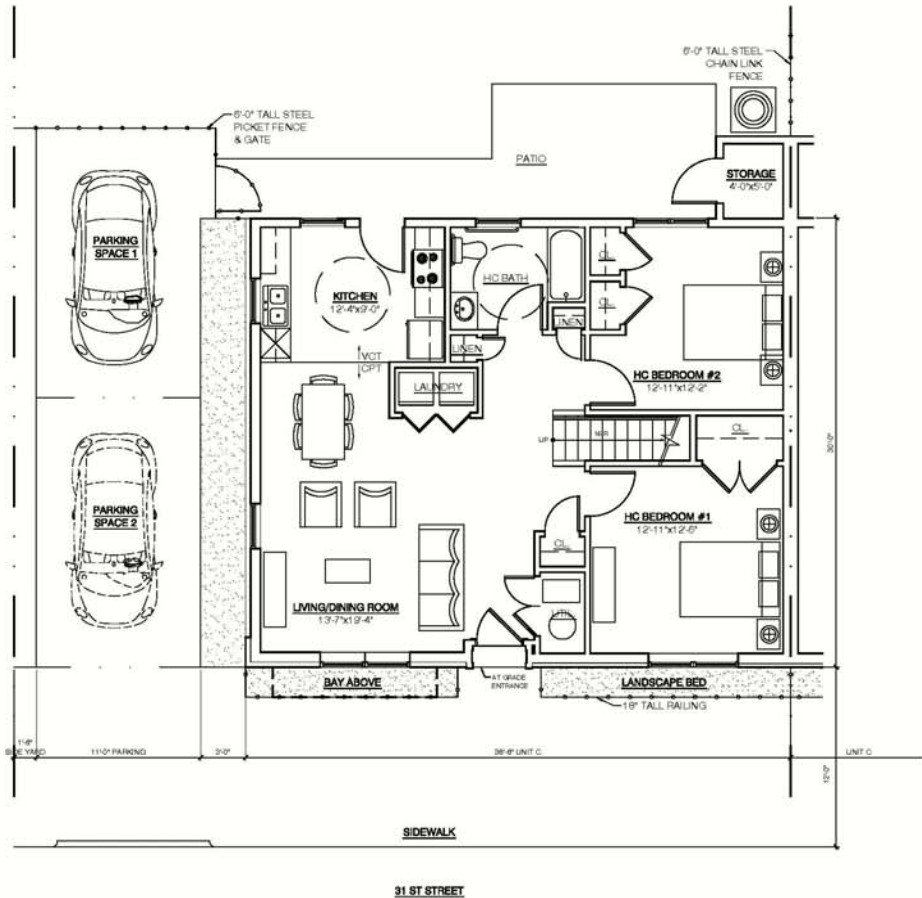

# STRAWBERRY MANSION TOWNHOMES

Unit Type C Layout, Single and Twin  
4 Bedrooms / 2 Bathrooms (1 HC Accessible)  
Handicapped Accessible

# STRAWBERRY MANSION TOWNHOMES

Unit Type C Layout, Single and Twin  
4 Bedrooms / 2 Bathrooms (1 HC Accessible)  
Handicapped Accessible

UNIT TYPE C  
1st FLOOR - 1115 SF  
2nd FLOOR - 657 SF  
TOTAL GROSS SF - 1772 SF