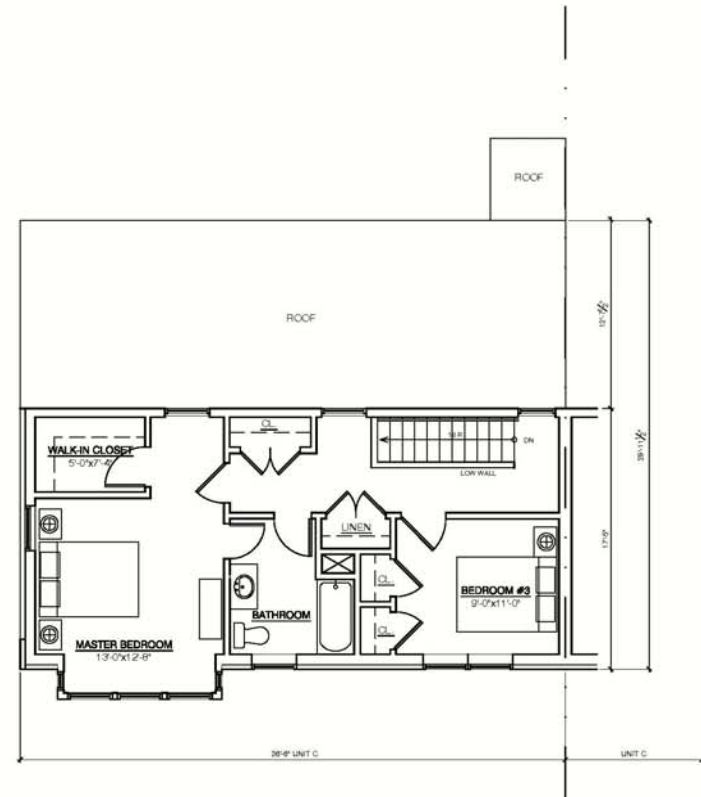

# STRAWBERRY MANSION TOWNHOMES

Unit Type C Layout, Single and Twin  
4 Bedrooms / 2 Bathrooms (1 HC Accessible)  
Handicapped Accessible

# STRAWBERRY MANSION TOWNHOMES

Unit Type C Layout, Single and Twin  
4 Bedrooms / 2 Bathrooms (1 HC Accessible)  
Handicapped Accessible

UNIT TYPE C  
1st FLOOR - 1115 SF  
2nd FLOOR - 657 SF  
TOTAL GROSS SF - 1772 SF