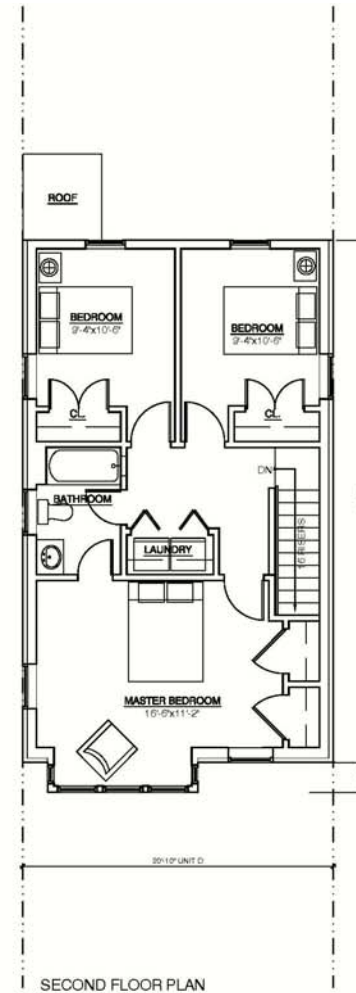

STRAWBERRY MANSION TOWNHOMES

Unit Type D Layout, Single and Twin
3 Bedrooms / 1.5 Bathrooms

STRAWBERRY MANSION TOWNHOMES

Unit Type D Layout, Single and Twin 3 Bedrooms / 1.5 Bathrooms

UNIT TYPE D2
1st FLOOR - 720 SF
2nd FLOOR - 720 SF
TOTAL GROSS SF - 1440 SF