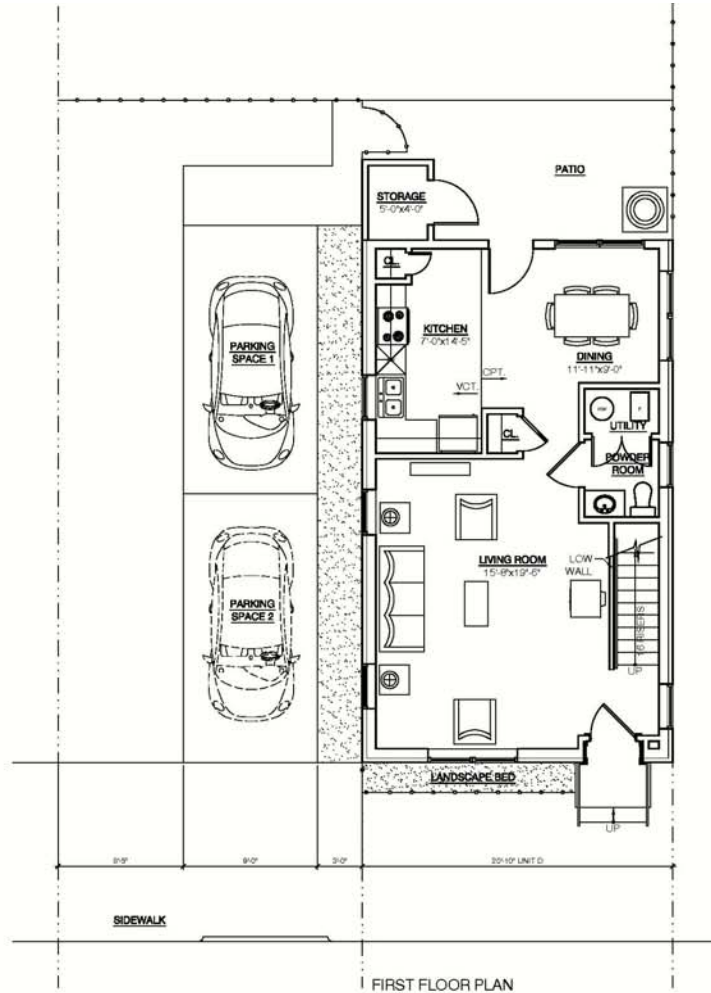

STRAWBERRY MANSION TOWNHOMES

Unit Type D Layout, Single and Twin
3 Bedrooms / 1.5 Bathrooms

STRAWBERRY MANSION TOWNHOMES

Unit Type D Layout, Single and Twin 3 Bedrooms / 1.5 Bathrooms

UNIT TYPE D2
1st FLOOR - 720 SF
2nd FLOOR - 720 SF
TOTAL GROSS SF - 1440 SF